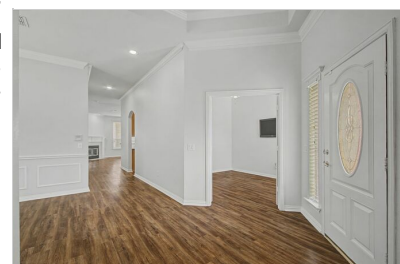

AGENT INFORMATION

Charlotte Majzner, ABR, SRES
P: (214)356-7062
License # 0518757
cmajzner@fathomrealty.com
www.CharsDreamHomes.com

Fathom Realty

ABOUT CHARLOTTE MAJZNER, ABR, SRES

For over 20 years I have been helping families buying and selling homes in the DFW area. Helping families "right size" is my main focus. Contact me for more information on how I can help you.

Disclaimer: All information deemed reliable but not guaranteed.