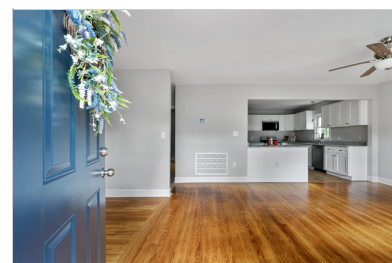

Discover the perfect blend of charm, comfort, and modern style in this beautifully renovated cottage bungalow. Offering 3 bedrooms, 2 full baths, and a versatile bonus room upstairs, this home provides exceptional flexibility—ideal for a playroom, office, rec space, or even a guest suite. Step inside to find an inviting open floor plan that seamlessly connects the spacious, light-filled family room, formal dining area, and stunning new kitchen. The kitchen features craftsman-style white cabinetry, granite countertops, and stainless steel appliances—perfect for both everyday living and entertaining. Gorgeous refinished wood floors flow throughout the home, complemented by brand-new LVP flooring for a fresh, cohesive look. The primary suite is a true retreat with its own ornate fireplace, attached full bath, and French doors leading to a private deck where you can relax and unwind. Set on 1.4 private acres, this property offers the tranquility of country living while keeping ...

- Fully Renovated & Updated
- 1.4 Acre Lot w/ Fenced Backyard
- New Roof, HVAC, Water Heater & Vinyl Siding
- Owners Suite w/Bath, Fireplace & Private Deck
- Bonus Room Upstairs
- Granite Countertops, Stainless Appliances
- Open Floor Plan
- Formal Dining Room