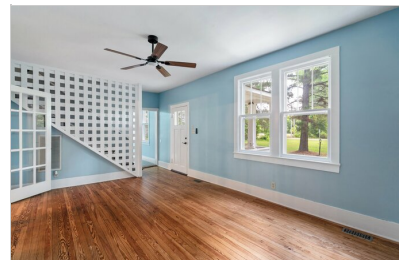

You are going to love this 1937 original Craftsman-style bungalow with modern conveniences in a quiet country setting. The home is quaint, charming, and solidly built. It comes with plenty of land for a horse, homestead, garden or just ample privacy. Updated kitchen and baths make this move in ready. The detached two car garage will store your toys and have room enough for a workshop too. Only 5 minutes to downtown Surry and 15 minutes to Main Street Smithfield.