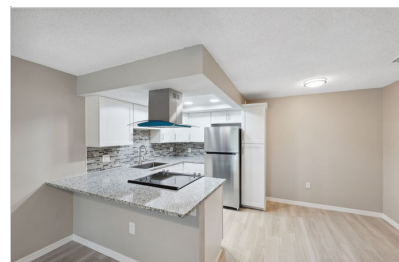

# 6141 CHESHAM DR

NEW PORT RICHEY, FLORIDA 34653 | MLS #: T3547655

\$159,900 | 2 BEDS | 1.5 BATHROOMS | 825 SQUARE FEET

View Online: <http://www.viewlisting.info/122070>  
For Instant Photos: Text 289834 To 415-877-1411