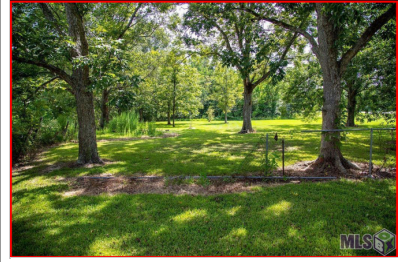

# 3160 HIGHWAY 19

ZACHARY, LA 70791 | MLS #: 2021018936

\$265,000 |

View Online: <http://www.viewlisting.info/120256>  
For Instant Photos: Text 893465 To 415-877-1411

**PRICE REDUCED....This lot is located in the heart of Zachary. Great frontage for commercial property and you are minutes away from local schools and shops. In addition, you have easy access to the interstate.**