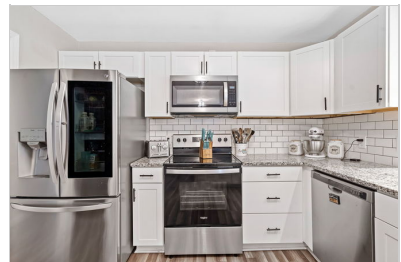

Love MidCentury style? Looking for 4 bedrooms? Want a yard you can stretch out in? This lovely home has all of this and more situated on expansive peaceful 0.69 acre cul de sac lot. Picture yourself spending your winter evenings cozied up by the beautiful fireplace and your summer evenings relaxing on the large screened porch. This gorgeous Kernersville Home is centrally located in the Triad with easy access to both Winston-Salem and Greensboro. Don't miss your opportunity to make this great property yours!