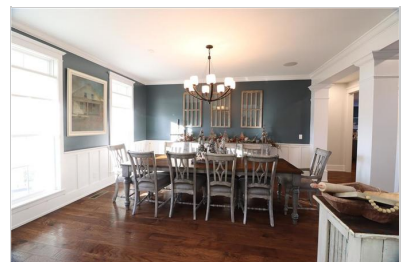

This beauty has always been a local favorite! This gorgeous home has the best of all worlds, own a little part of the country and still be close to town. Great location being 15 min to XNA and 20 min to Springdale. This meticulously well built home boasts customs inside and out. Listing is 2 spacious acres but there is an option for additional 1-15 acres. Additional acreage is behind/East of the home and is not in subdivision thus has no restrictions. Could be used for horses, there is an existing barn as an option, or space to put a shop. Estate has private backyard oasis with gunite pool, professional landscaping, and wrought iron fencing over-looking pasture lands.