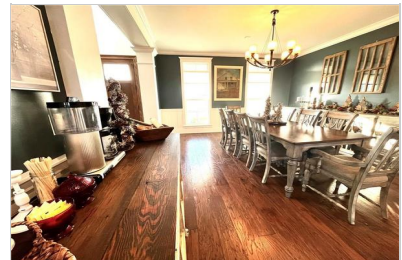

This beauty has always been a local favorite! This gorgeous home has the best of all worlds, own a little part of the country and still be close to town. Great location being 15 min to XNA and 20 min to Springdale. This meticulously well built home boasts customs inside and out. Listing is 2 spacious acres but there is an option for additional 1-15 acres. Additional acreage is behind/East of the home and is not in subdivision thus has no restrictions. Could be used for horses, there is an existing barn as an option, or space to put a shop. Estate has private backyard oasis with gunite pool, professional landscaping, and wrought iron fencing over-looking pasture lands.