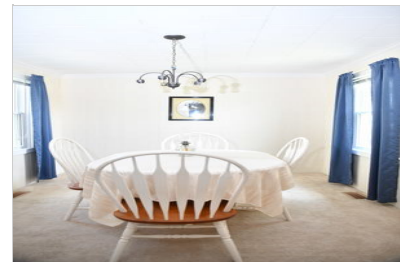

4406 HEDGEPEATH ROAD

LITTLETON, NC 27850 | MLS #: 2457390

$170,000 | 3 BEDS | 1 BATHROOMS | 2 CAR SHED | 1320 SQUARE FEET

View Online: <http://www.viewlisting.info/107102>
For Instant Photos: Text 700601 To 415-877-1411

Charming, well maintained ranch with spacious layout that sits on over a half acre lot with two fruit trees. Plenty of space for outdoor activities, entertaining family and friends or even farming. You can enjoy your morning coffee on the front porch overlooking the quiet countryside. Inside, gatherings can be held in the large den. Spacious laundry room w/ shelving and a mud room that leads to the back patio. This home is also equipped with a covered storage unit that can house up to 2 cars.

- Large Den
- Office
- Mud Room
- Large Utility Room
- Huge Lot
- Beautiful Pond nearby!

AGENT INFORMATION

Brittany Brathwaite
P: 7083782150
License # 336947
bbrathwaite@fathomrealty.com
www.msbrittanyb.com

Fathom Realty
2000 Regency Parkway
Cary, NC 27518

ABOUT BRITTANY BRATHWAITE

I'm passionate about helping others and I want to share that journey with you through real estate. I'm a Chicago native, a military spouse and mother of two that chose to make North Carolina home. I'm excited to assist in all of your buying, selling and investment property needs. I understand the market, it's changes, financial planning and adapting to the newfound challenges in this m...

□ □

Disclaimer: All information deemed reliable but not guaranteed.